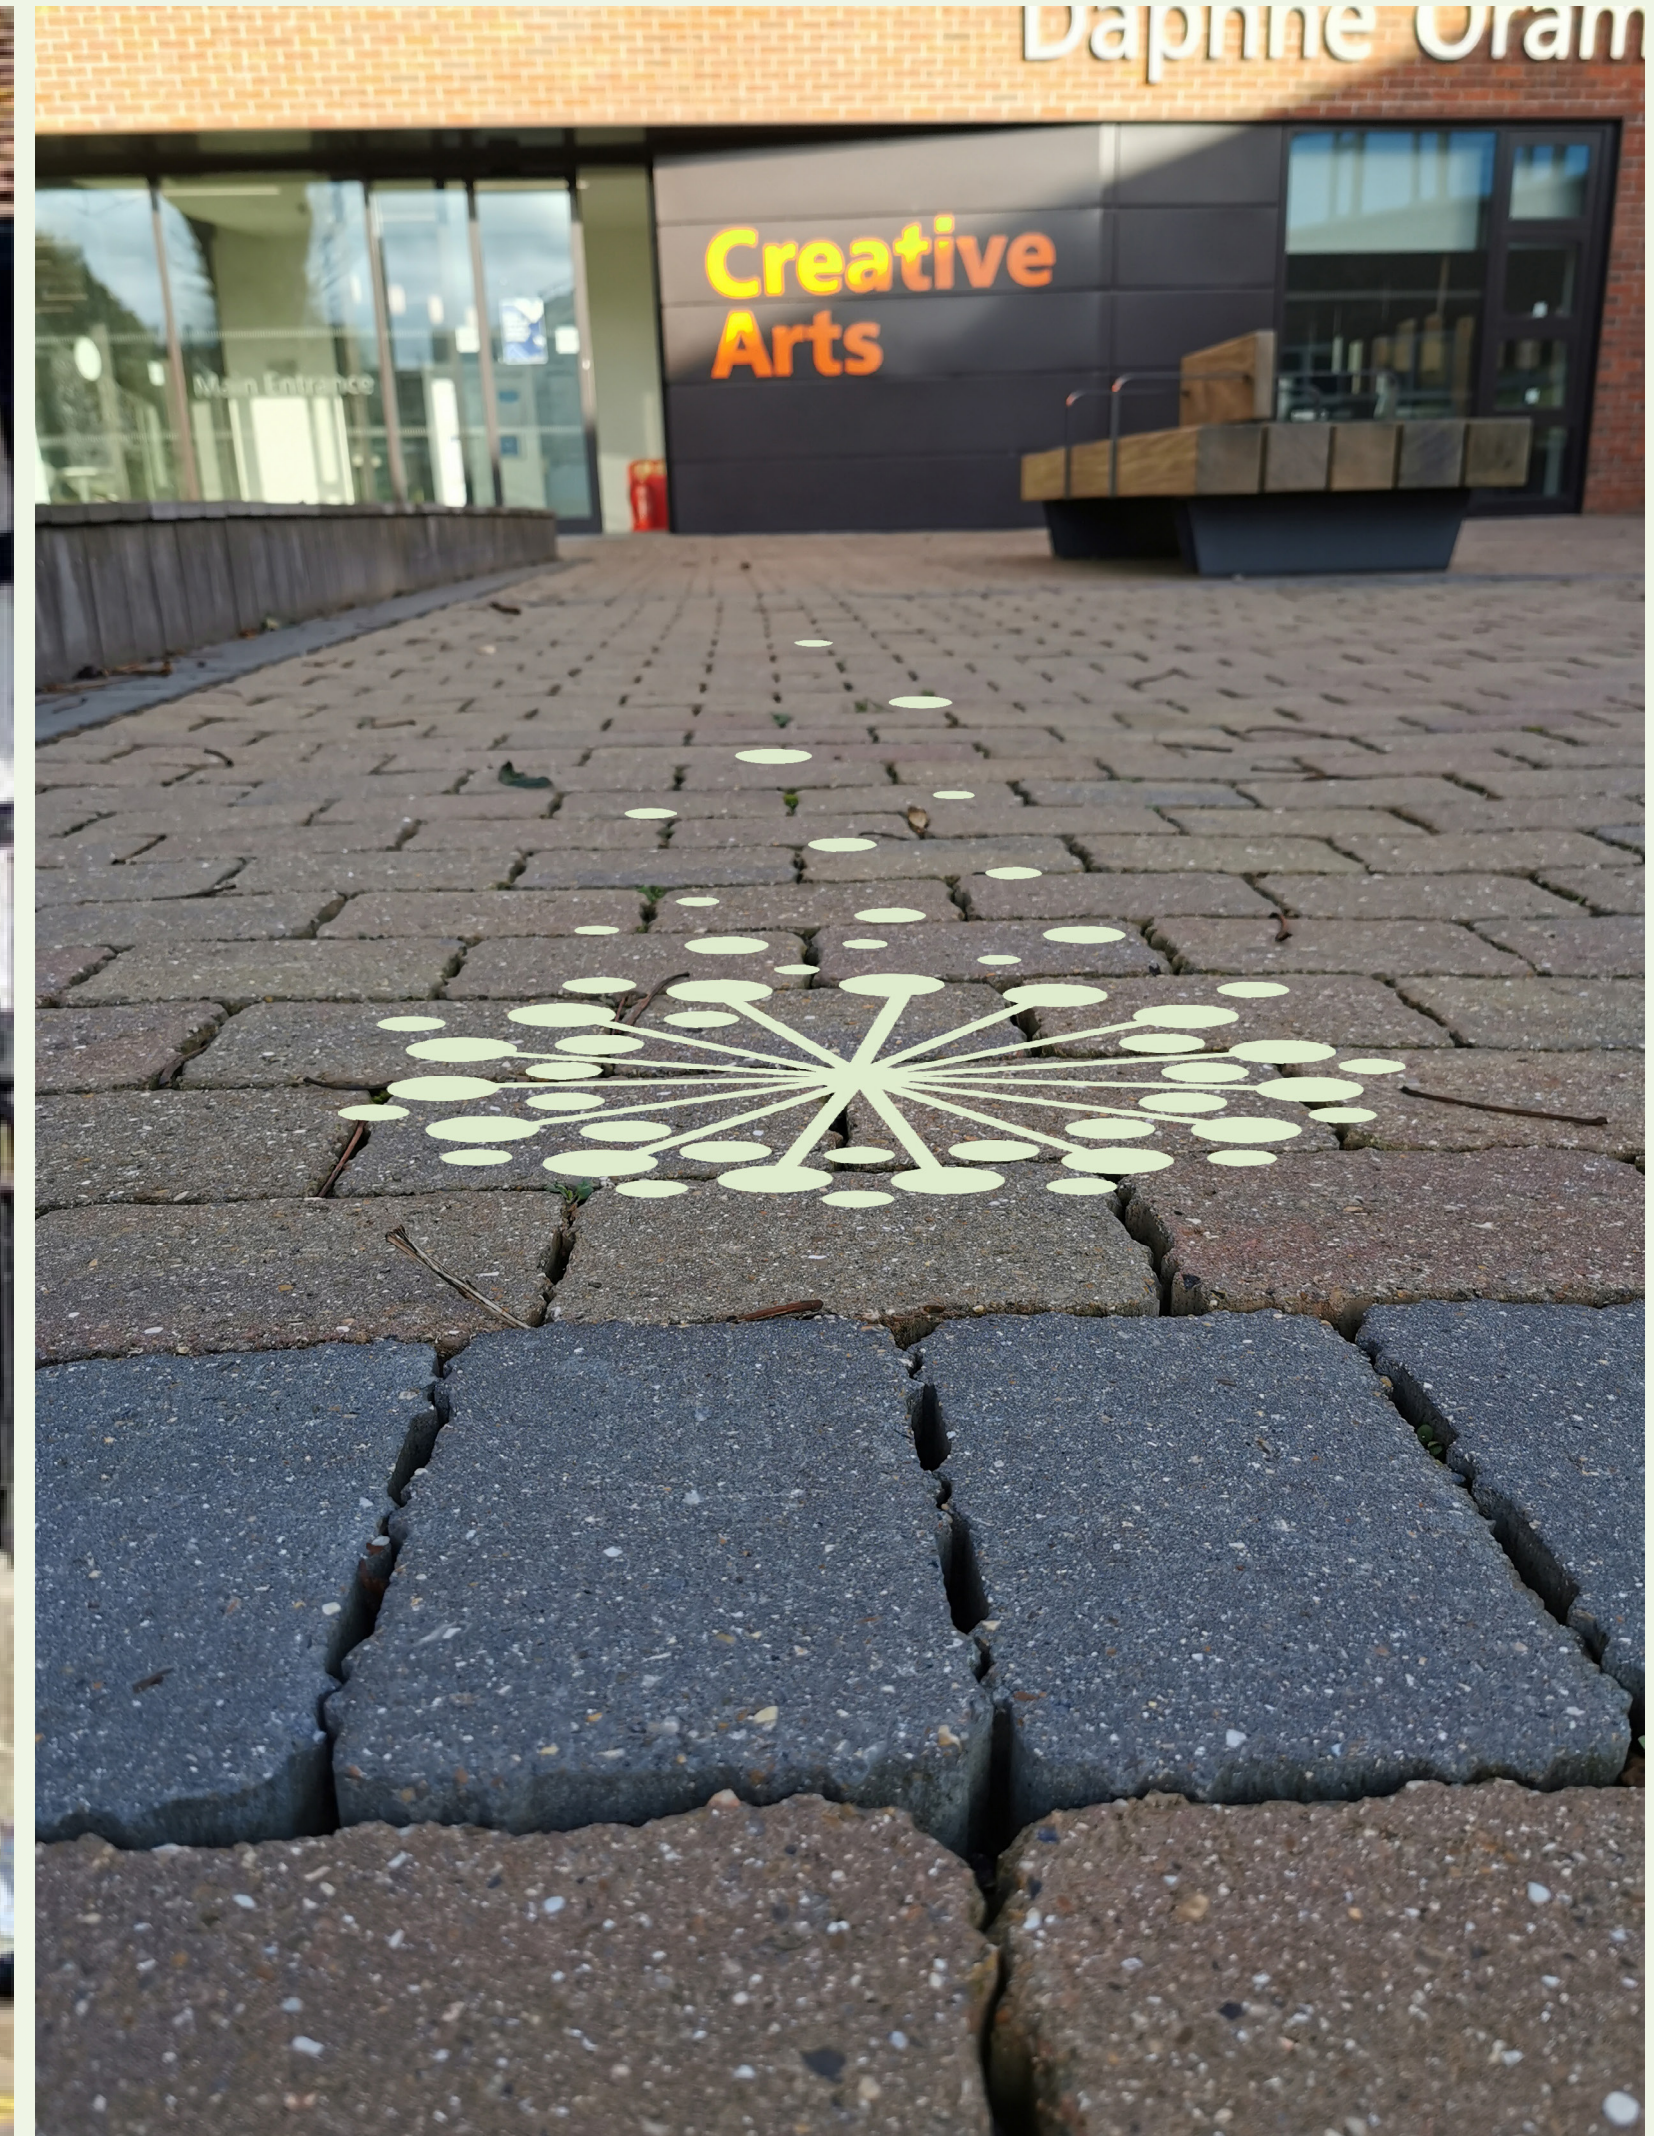

Wayfinding